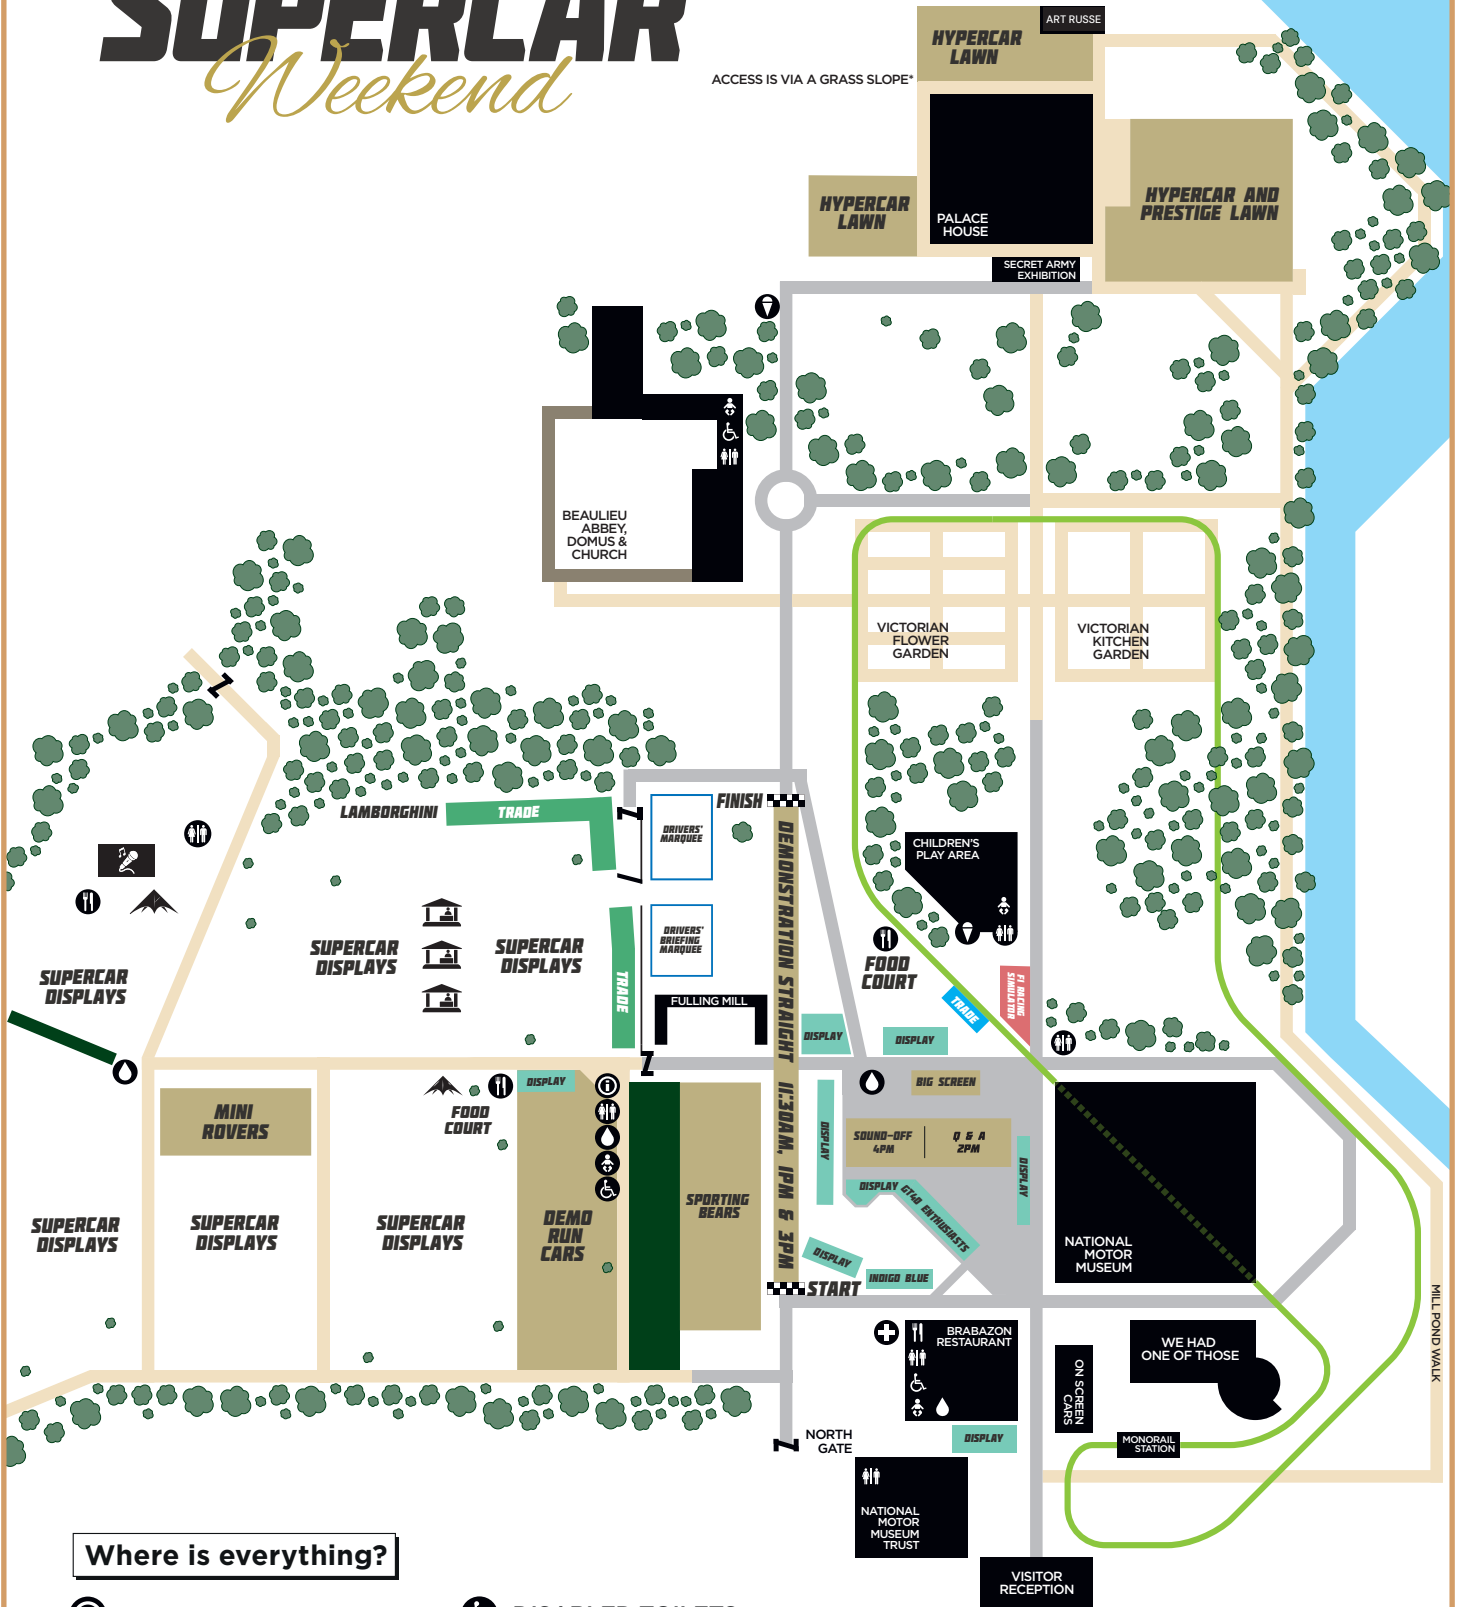

Beaulieu SUPERCAR Weekend

ACCESS IS VIA A GRASS SLOPE*

Where is everything?

- | | | | |
|--|-----------------------|--|------------------------------|
| | EVENT INFORMATION | | DISABLED TOILETS |
| | FIRST AID | | WATER BOTTLE FILLING STATION |
| | REFRESHMENTS | | BABY CHANGING |
| | ICE CREAM | | UNCOVERED TRADE STANDS |
| | COVERED SEATING AREAS | | COVERED TRADE STANDS |
| | TOILETS | | ENTERTAINMENT STAGE |

**MAIN
ENTRANCE**